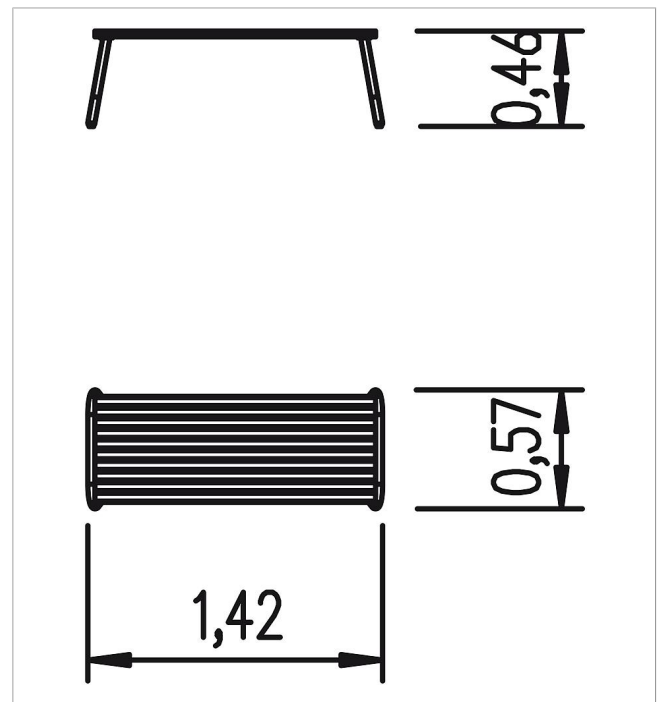

5 10 065 0100 0

**playo toddlers' Table
Sederli mini**

made in germany

Scope of delivery

Table TH 46 cm: SW

	Material	SW glazed
	Foundation level	-
	Minimum space	142x57x180 cm
	Free falling height	-
	Impact protection net	-
	Foundations	-
	Assembly	1 person/0.5 h
	Largest section	142x57x48 cm
	Heaviest section	-