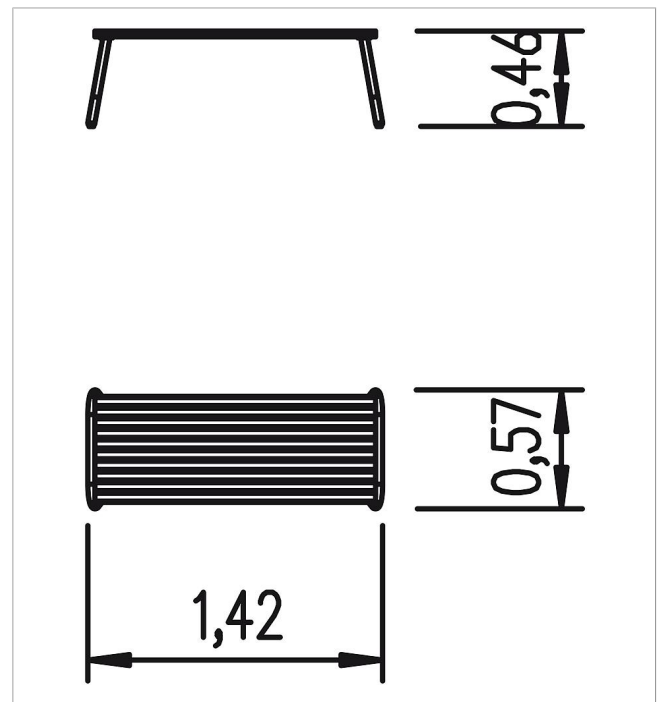

5 10 065 0100 0

**eibe playo toddlers'
Table Sederli mini**

made in germany

Scope of delivery

Table TH 46 cm: SW

	Material	SW glazed
	Foundation level	-
	Minimum space	142x57x180 cm
	Free falling height	-
	Impact protection net	-
	Foundations	-
	Assembly	1 person/0.5 h
	Largest section	142x57x48 cm
	Heaviest section	-