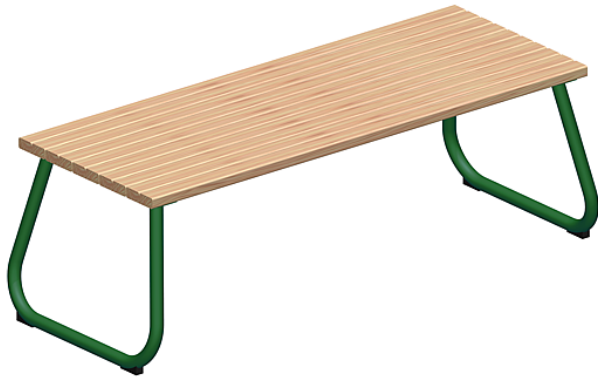

5 10 065 0100 0

**playo toddlers' Table
Sederli mini**

made in germany

Scope of delivery

Table TH 46 cm: SW

	Material	SW glazed
	Foundation level	-
	Minimum space	142x57x180 cm
	Free falling height	-
	Impact protection net	-
	Foundations	-
	Assembly	1 person/0.5 h
	Largest section	142x57x48 cm
	Heaviest section	-