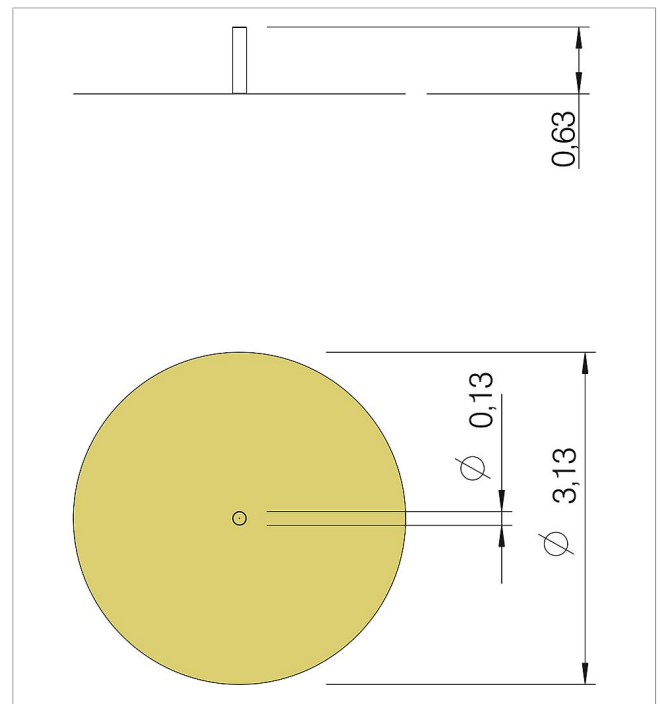

5 15 067 0130 0

eibe table base Vario

made in germany

0⁺

Scope of delivery

1x table foot: SW

	Material	SW pi
	Foundation level	FL 1
	Minimum space	Ø 13x63 cm
	Free falling height	-
	Impact protection net	-
	Foundations	-
	Assembly	1 person/1 h
	Heaviest section	6 kg