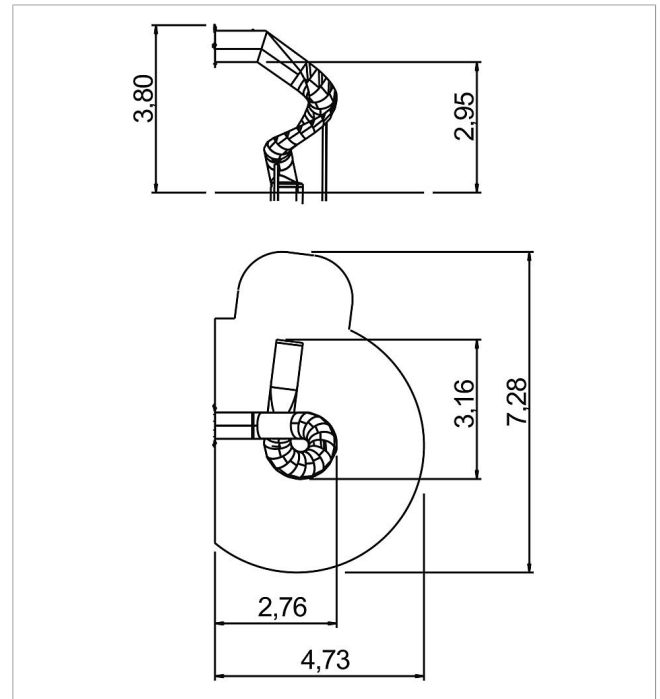

5 40 111 1210 0

**Trough attachment
slide spiral, PH 295
cm, 270 degrees right,
stainless steel**

made in germany

Scope of delivery

1x coil attachment slide PH 295 cm: Stainless steel

	Material	Stainless steel
	Foundation level	FL 3
	Minimum space	473x728x475 cm
	Free falling height	23 cm
	Impact protection net	27 m ²
	Foundations	5x CF