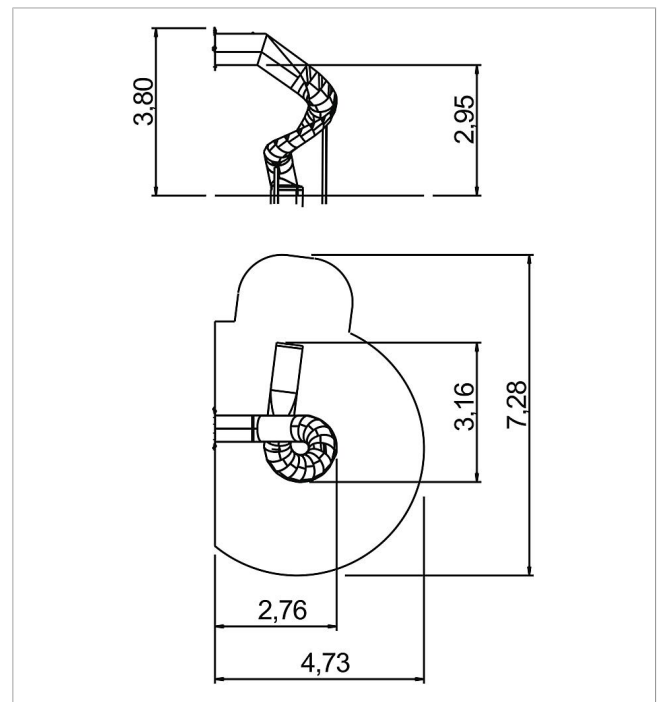

5 40 111 1210 0

**Trough add-on slide
spiral, ph 295 cm,
270 degrees right,
stainless steel**

made in germany

Scope of delivery

1x spiral add-on slide ph 295 cm: stainless steel

	Material	Stainless steel
	Foundation level	FL 3
	Minimum space	473x728x475 cm
	Free falling height	23 cm
	Impact protection net	27 m ²
	Foundations	5x CF