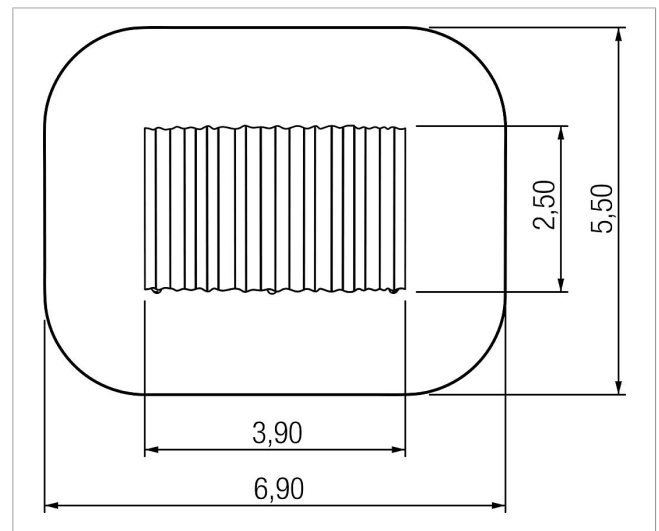

5 45 123 0530 6

**paradiso platform
for double cable way
Telesto**
made in germany

Scope of delivery

1x starting platform: Robinia

	Material	Robinia
	Foundation level	FL 3
	Minimum space	690x500 cm
	Free falling height	<100 cm
	Impact protection net	ca. 37 m ²
	Foundations	6x CF