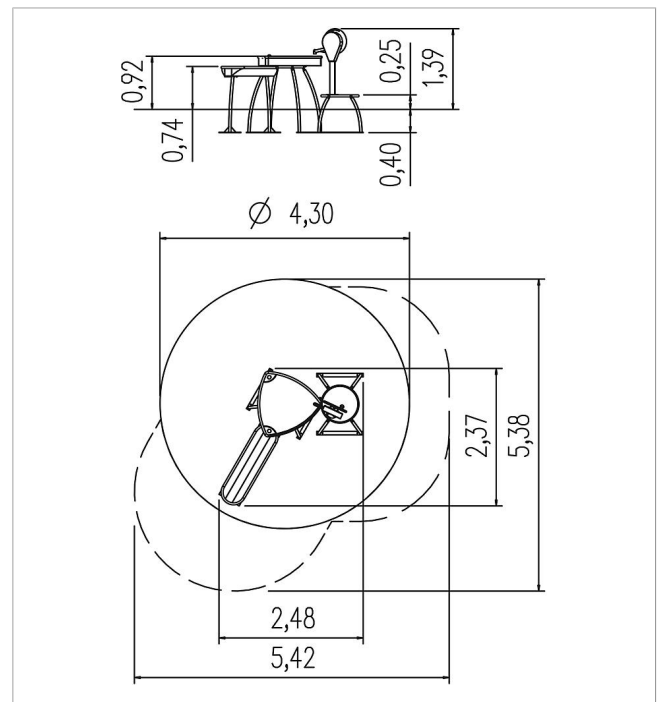

5 66 419 5

eibe acqua Water play equipment C1

made in germany

3+

Scope of delivery

- 1 crank pump: stainless steel
- 1 pump platform with rubber coating:
stainless steel, rubber
- 1 water chute L 150 cm: stainless steel
- 1 distribution basin, triangular: stainless steel
- 1 mud basin substructure H 75 cm: stainless steel
- 2 chute supports H = 75 cm: stainless steel

	Material	stainless steel
	Foundation level	FL 1
	Minimum space	542x538x255 cm
	Free falling height	75 cm
	Impact protection net	14,5 m ²
	Foundations	3x CF or 6x PFs