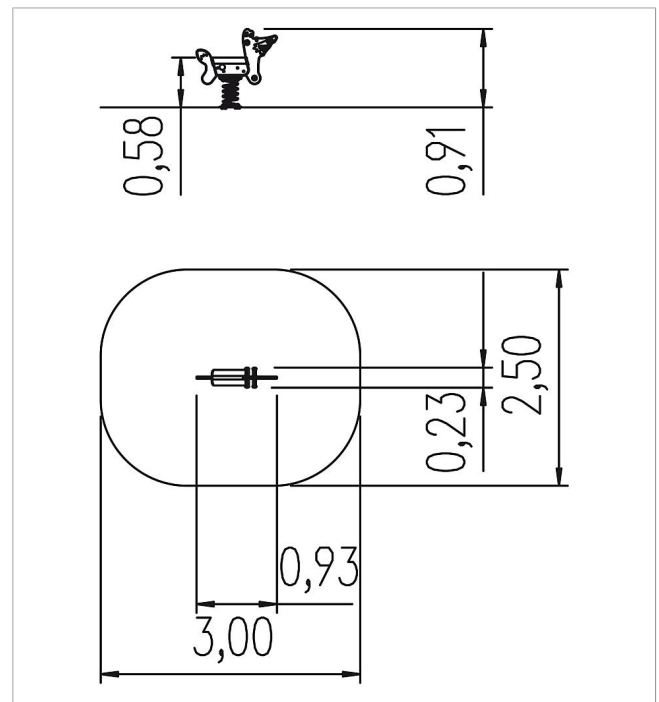

5 67 241 0
eibe Fox spring rocker

made in germany

Scope of delivery

1x spring see-saw-body: laminated wood, MDF exterior
 1x spring: spring steel

	Material	Laminated timber, MDF
	Foundation level	FL 3
	Minimum space	300x250x238 cm
	Free falling height	58 cm
	Impact protection net	7 m ²
	Foundations	1x 5591600 + 1x CF or 1x 5632100 + 1x CF
	Assembly	1 person/1 h
	Largest section	94x64x23 cm
	Heaviest section	10 kg