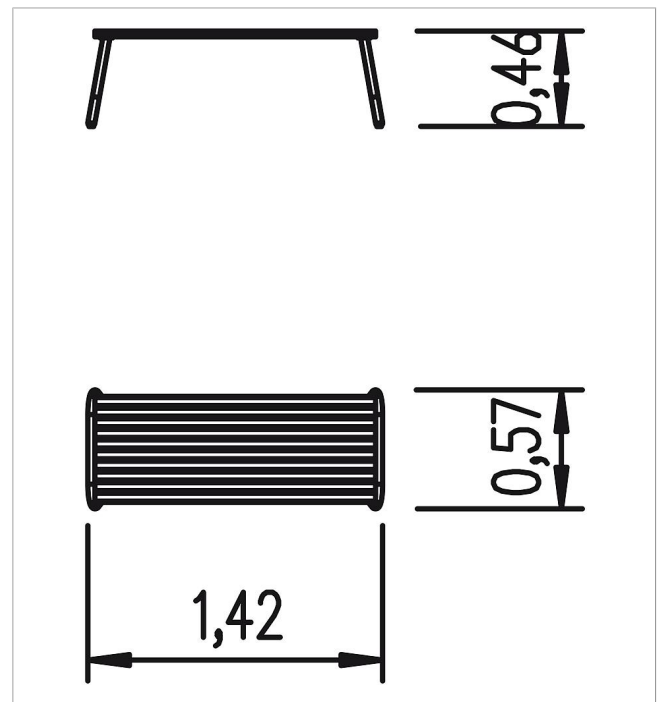

### Scope of delivery

Table TH 46 cm: SW

	Material	SW glazed
	Foundation level	-
	Minimum space	142x57x180 cm
	Free falling height	-
	Impact protection net	-
	Foundations	-
	Assembly	1 person/0.5 h
	Largest section	142x57x48 cm
	Heaviest section	-