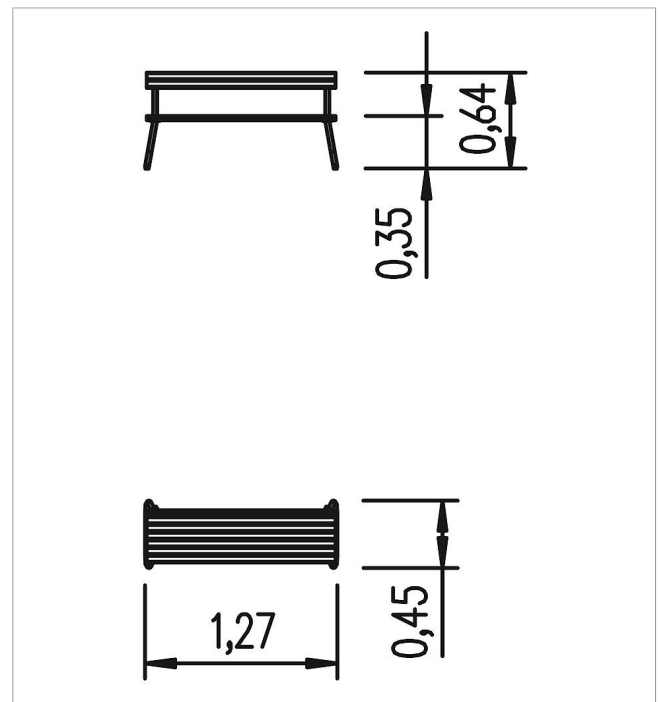

5 10 067 0400 0

**playo children's bench
with back rest Sederli
midi**

made in germany

Scope of delivery

Bench with backrest: 125x30x35 cm, backrest height 65 cm, SW, powdered steel

	Material	Larch oiled
	Foundation level	-
	Minimum space	128x45x180 cm
	Free falling height	-
	Impact protection net	-
	Foundations	-
	Assembly	1 person/0.5 h
	Largest section	128x45x65 cm
	Heaviest section	-