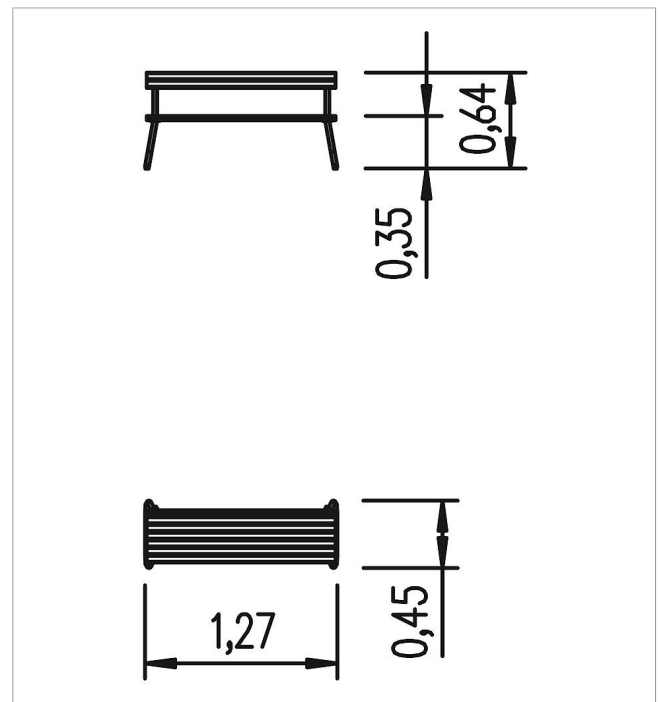

5 10 067 0400 0

**playo children's bench  
with back rest Sederli  
midi**

made in germany

**Scope of delivery**

Bench with backrest: 125x30x35 cm, backrest height 65 cm, SW, powdered steel

	Material	Larch oiled
	Foundation level	-
	Minimum space	128x45x180 cm
	Free falling height	-
	Impact protection net	-
	Foundations	-
	Assembly	1 person/0.5 h
	Largest section	128x45x65 cm
	Heaviest section	-