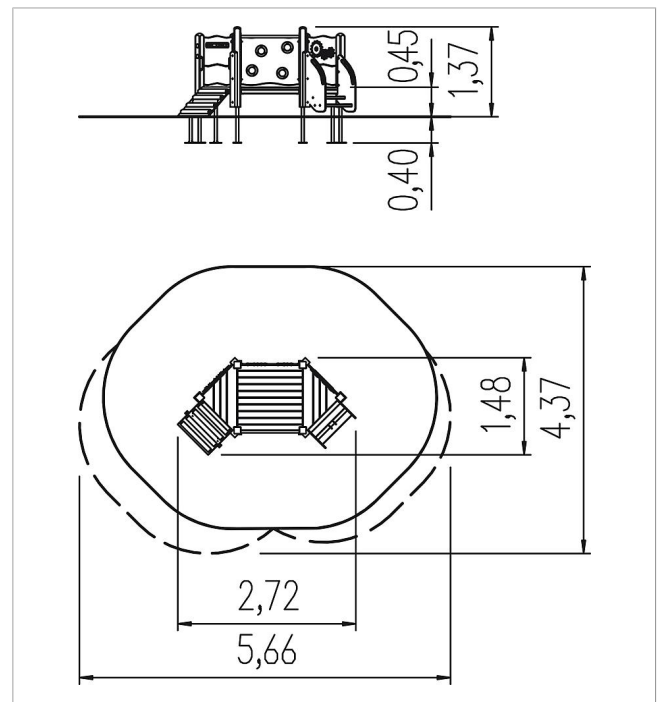

### Scope of delivery

6x post construction: SW  
6x post shoe: steel galvanised  
3x platform construction: SW  
4x adapter: SW  
2x wall panel: HPL  
1x walk-through protection leaf: stainless steel  
1x set of grips: aluminium, plastic coated  
1x ramp: HPL, SW  
1x play panel hole: HPL, perspex  
1x play panel gear wheel: HPL  
1x play panel counting rings: HPL, ROB  
1x staircase: SW, HPL  
Fittings: stainless steel

	Material	Larch GL, Larch
	Foundation level	FL 1
	Minimum space	566x437x225 cm
	Free falling height	45 cm
	Impact protection net	16,5 m <sup>2</sup>
	Foundations	8x CF or 8x PFs