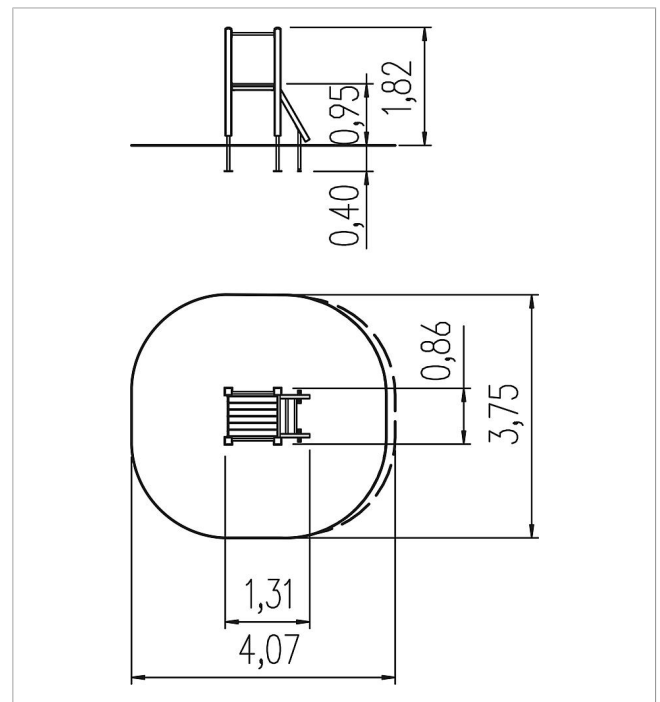

5 11 037 0411 0

**playo slide platform ph  
95**

made in germany

### Scope of delivery

4x post construction: SW  
4x post shoe: steel galvanised  
1x platform construction: SW  
3x walk-through protection leaf: stainless steel  
1x set of grips: aluminium, plastic coated  
2x cord protection: HPL  
1x ladder: SW, rungs stainless steel  
1x slide entry plate: HPL  
Fittings: stainless steel

	Material	Larch GL, Larch
	Foundation level	FL 1
	Minimum space	407x375x275 cm
	Free falling height	95 cm
	Impact protection net	13,0 m <sup>2</sup>
	Foundations	5x CF or 5x PFs
	Assembly	2 persons/4 h