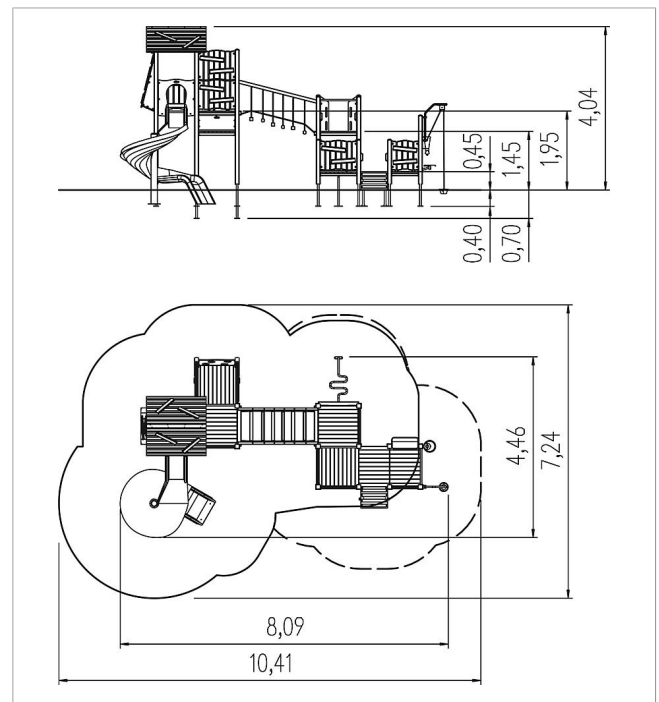

### Scope of delivery

2x post construction oblique: SW  
 16x post construction: SW or steel  
 16x post shoe: steel galvanised  
 7x platform construction: SW  
 1x 3D-wall panel: HPL, NH, Makrolon  
 9x wall panel wood: SW  
 2x wall panel: HPL  
 24x decoration crossbar: SW  
 3x walk-through protection leaf: stainless steel  
 2x set of grips: aluminium, plastic coated  
 1x climbing panel: HPL  
 1x ramp: HPL, SW  
 1x slide entry plate: HPL  
 1x riddle screen: stainless steel  
 1x sand lift: stainless steel, rubber  
 1x sand slide: HPL  
 1x sand silo: stainless steel  
 1x saddle roof: SW  
 1x play panel hole: HPL, perspex  
 1x play panel dice disc: HPL, steel galvanised  
 1x wobbly bridge oblique: SW, chain steel galvanised  
 1x wave ladder: stainless steel, SW  
 1x access restriction: HPL  
 Fittings: stainless steel

	Material	SW pi
	Foundation level	FL 1
	Minimum space	1041x724x404 cm
	Free falling height	195 cm
	Impact protection net	46,5 m <sup>2</sup>
	Foundations	20x CF or 18x PFs + 2x CF
	Assembly	2 persons/16 h