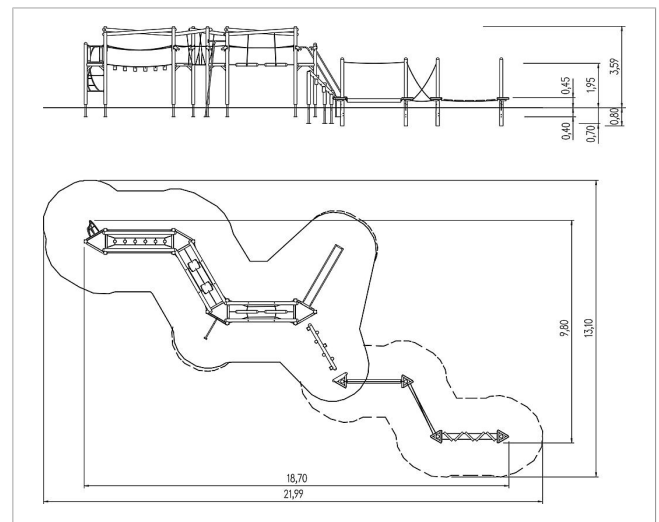

5 25 060 5110 0

unique play unit Titanos

made in germany

Scope of delivery

- 12x post construction: SW or steel
- 4x platform construction: galvanised steel
- 4x platform: HPL
- 1x beam post ascent: SW
- 1x banister slide: stainless steel
- 1x fireman's pole: stainless steel
- 1x lavender ascent: stainless steel, polyester-coated steel cable, SW
- 1x island crossover: HPL, stainless steel, SW
- 1x seesaw beam crossover: SW, stainless steel
- 1x post chain crossover: SW, stainless steel
- 2x walk-through protection: polyester-coated steel cable, stainless steel
- 1x frame trim: SW
- 4x island post: hardwood oiled or steel
- 4x platform: oiled hardwood
- 1x cable crossing: polyester-coated steel cable
- 1x pre-assembled zigzag bridge: hardwood oiled, polyester-coated steel cable
- 4x post shoe: steel
- 1x rotating beam with maintenance-free bearing: hardwood oiled, stainless steel
- 1x holding rope: plastic-coated steel cable

	Material	Steel galv., SW pi
	Foundation level	FL 1
	Minimum space	2199x1310x459 cm
	Free falling height	268 cm
	Impact protection net	82,5 m ²
	Foundations	21x CF or 14x PFs + 7x CF