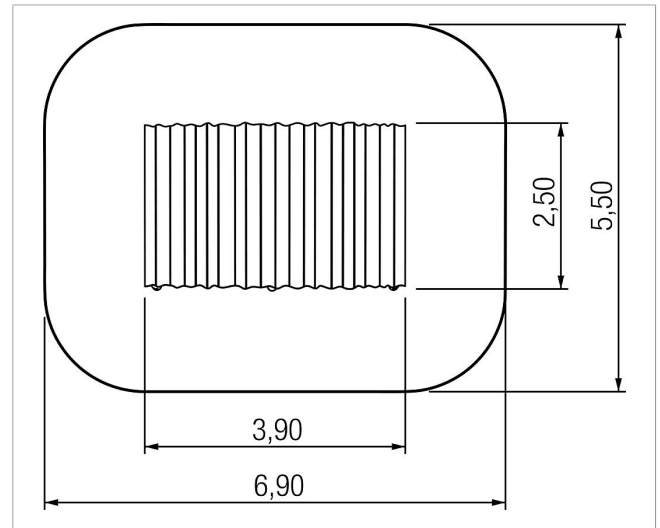

5 45 123 0530 6

**paradiso platform**  
**for double cable way**  
**Telesto**  
made in germany

### Scope of delivery

1x starting platform: Robinia

	Material	Robinia
	Foundation level	FL 3
	Minimum space	690x500 cm
	Free falling height	<100 cm
	Impact protection net	ca. 37 m <sup>2</sup>
	Foundations	6x CF