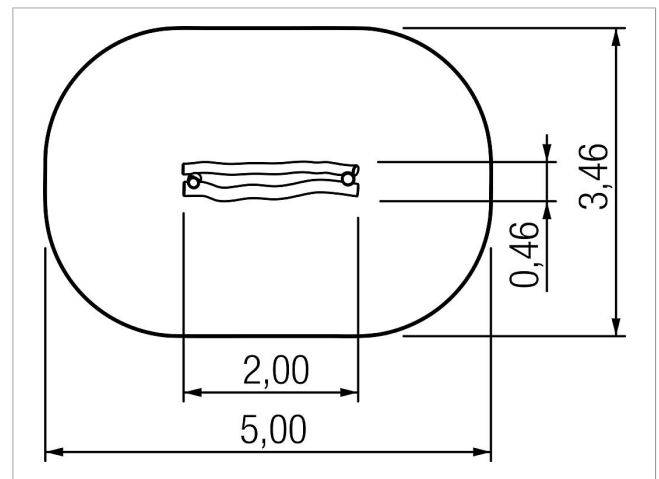

5 45 147 0530 6

paradiso log bench Rinal

made in germany

Scope of delivery

1x seat and foot beam: Robinia

	Material	Robinia
	Foundation level	FL 3
	Minimum space	500x346 cm
	Free falling height	75 cm
	Impact protection net	ca. 10 m ²
	Foundations	2x CF