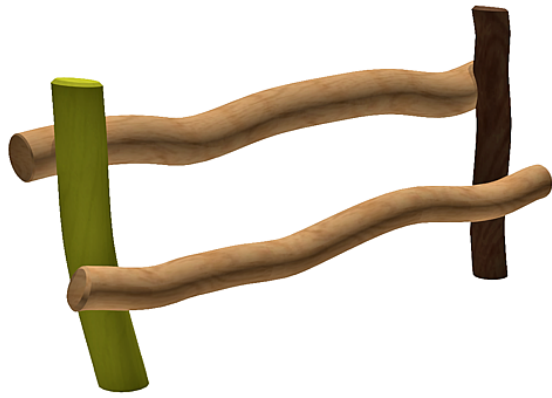

5 45 147 0530 6

**paradiso log bench
Rinal**

made in germany

Scope of delivery

1x seat and foot beam: Robinia

	Material	Robinia
	Foundation level	FL 3
	Minimum space	500x346 cm
	Free falling height	75 cm
	Impact protection net	ca. 10 m ²
	Foundations	2x CF