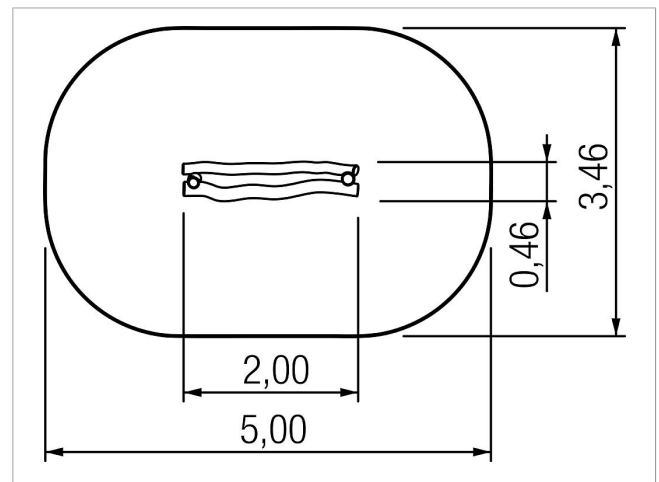

5 45 147 0530 6

**paradiso log bench
Rinal**

made in germany

Scope of delivery

1x seat and foot beam: Robinia

	Material	Robinia
	Foundation level	FL 3
	Minimum space	500x346 cm
	Free falling height	75 cm
	Impact protection net	ca. 10 m ²
	Foundations	2x CF