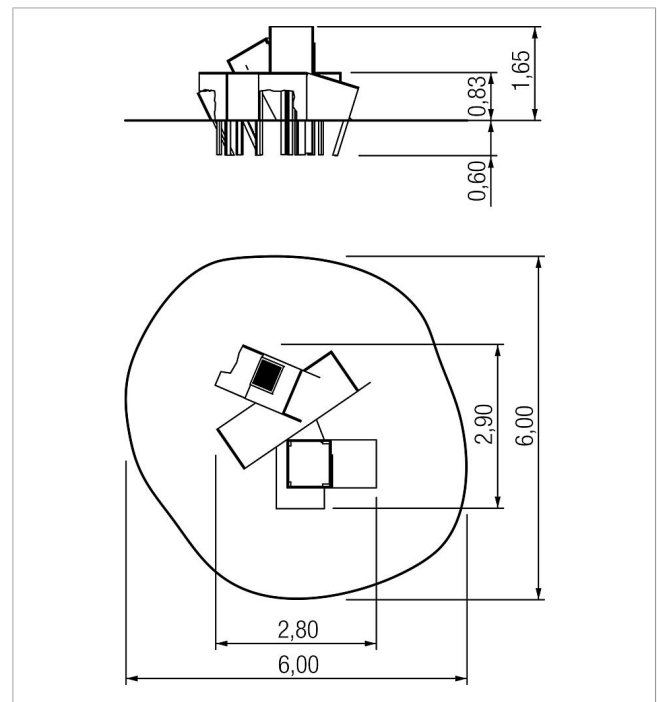

5 45 160 0530 0

paradiso play unit Crazy Crates

made in germany

Scope of delivery

8x connected climbing box: Robinia

	Material	Robinia
	Foundation level	FL 3
	Minimum space	600x600x325 cm
	Free falling height	145 cm
	Impact protection net	28,0 m ²
	Foundations	11x CF
	Assembly	-