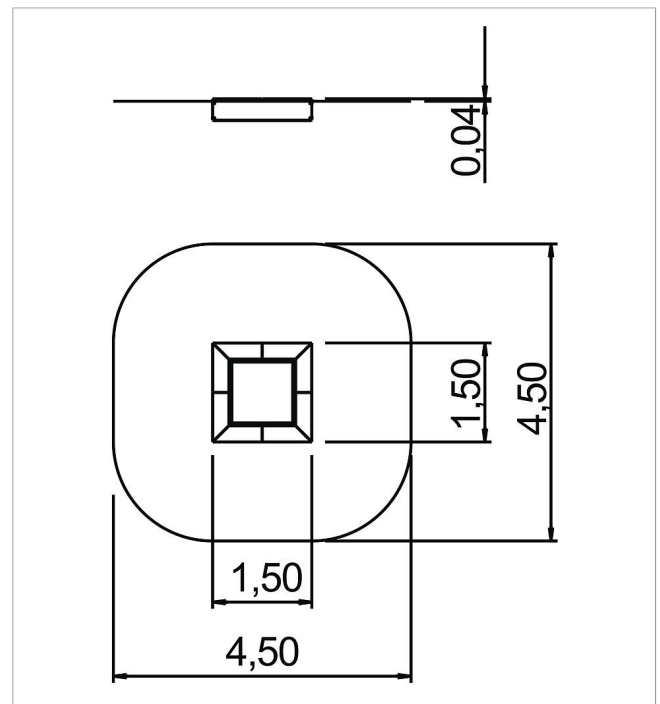

5 62 102 0

**Basis Floor trampoline
Kids Tramp
Kindergarten 150x150**
made in germany
cm

Scope of delivery

- 1x frame profile: hot-dip galvanised steel
- 1x safety blanket 107x107 cm: PVC-coated grid fabric
- 1x frame cover: rubber granulate
- 36x spring: hot-dip galvanised steel

	Material	PVC-coated screen, steel, rubber granulate
	Minimum space	450x450 cm
	Free falling height	100 cm
	Impact protection net	20,25 m ²
	Largest section	150x150x30 cm
	Heaviest section	113 kg